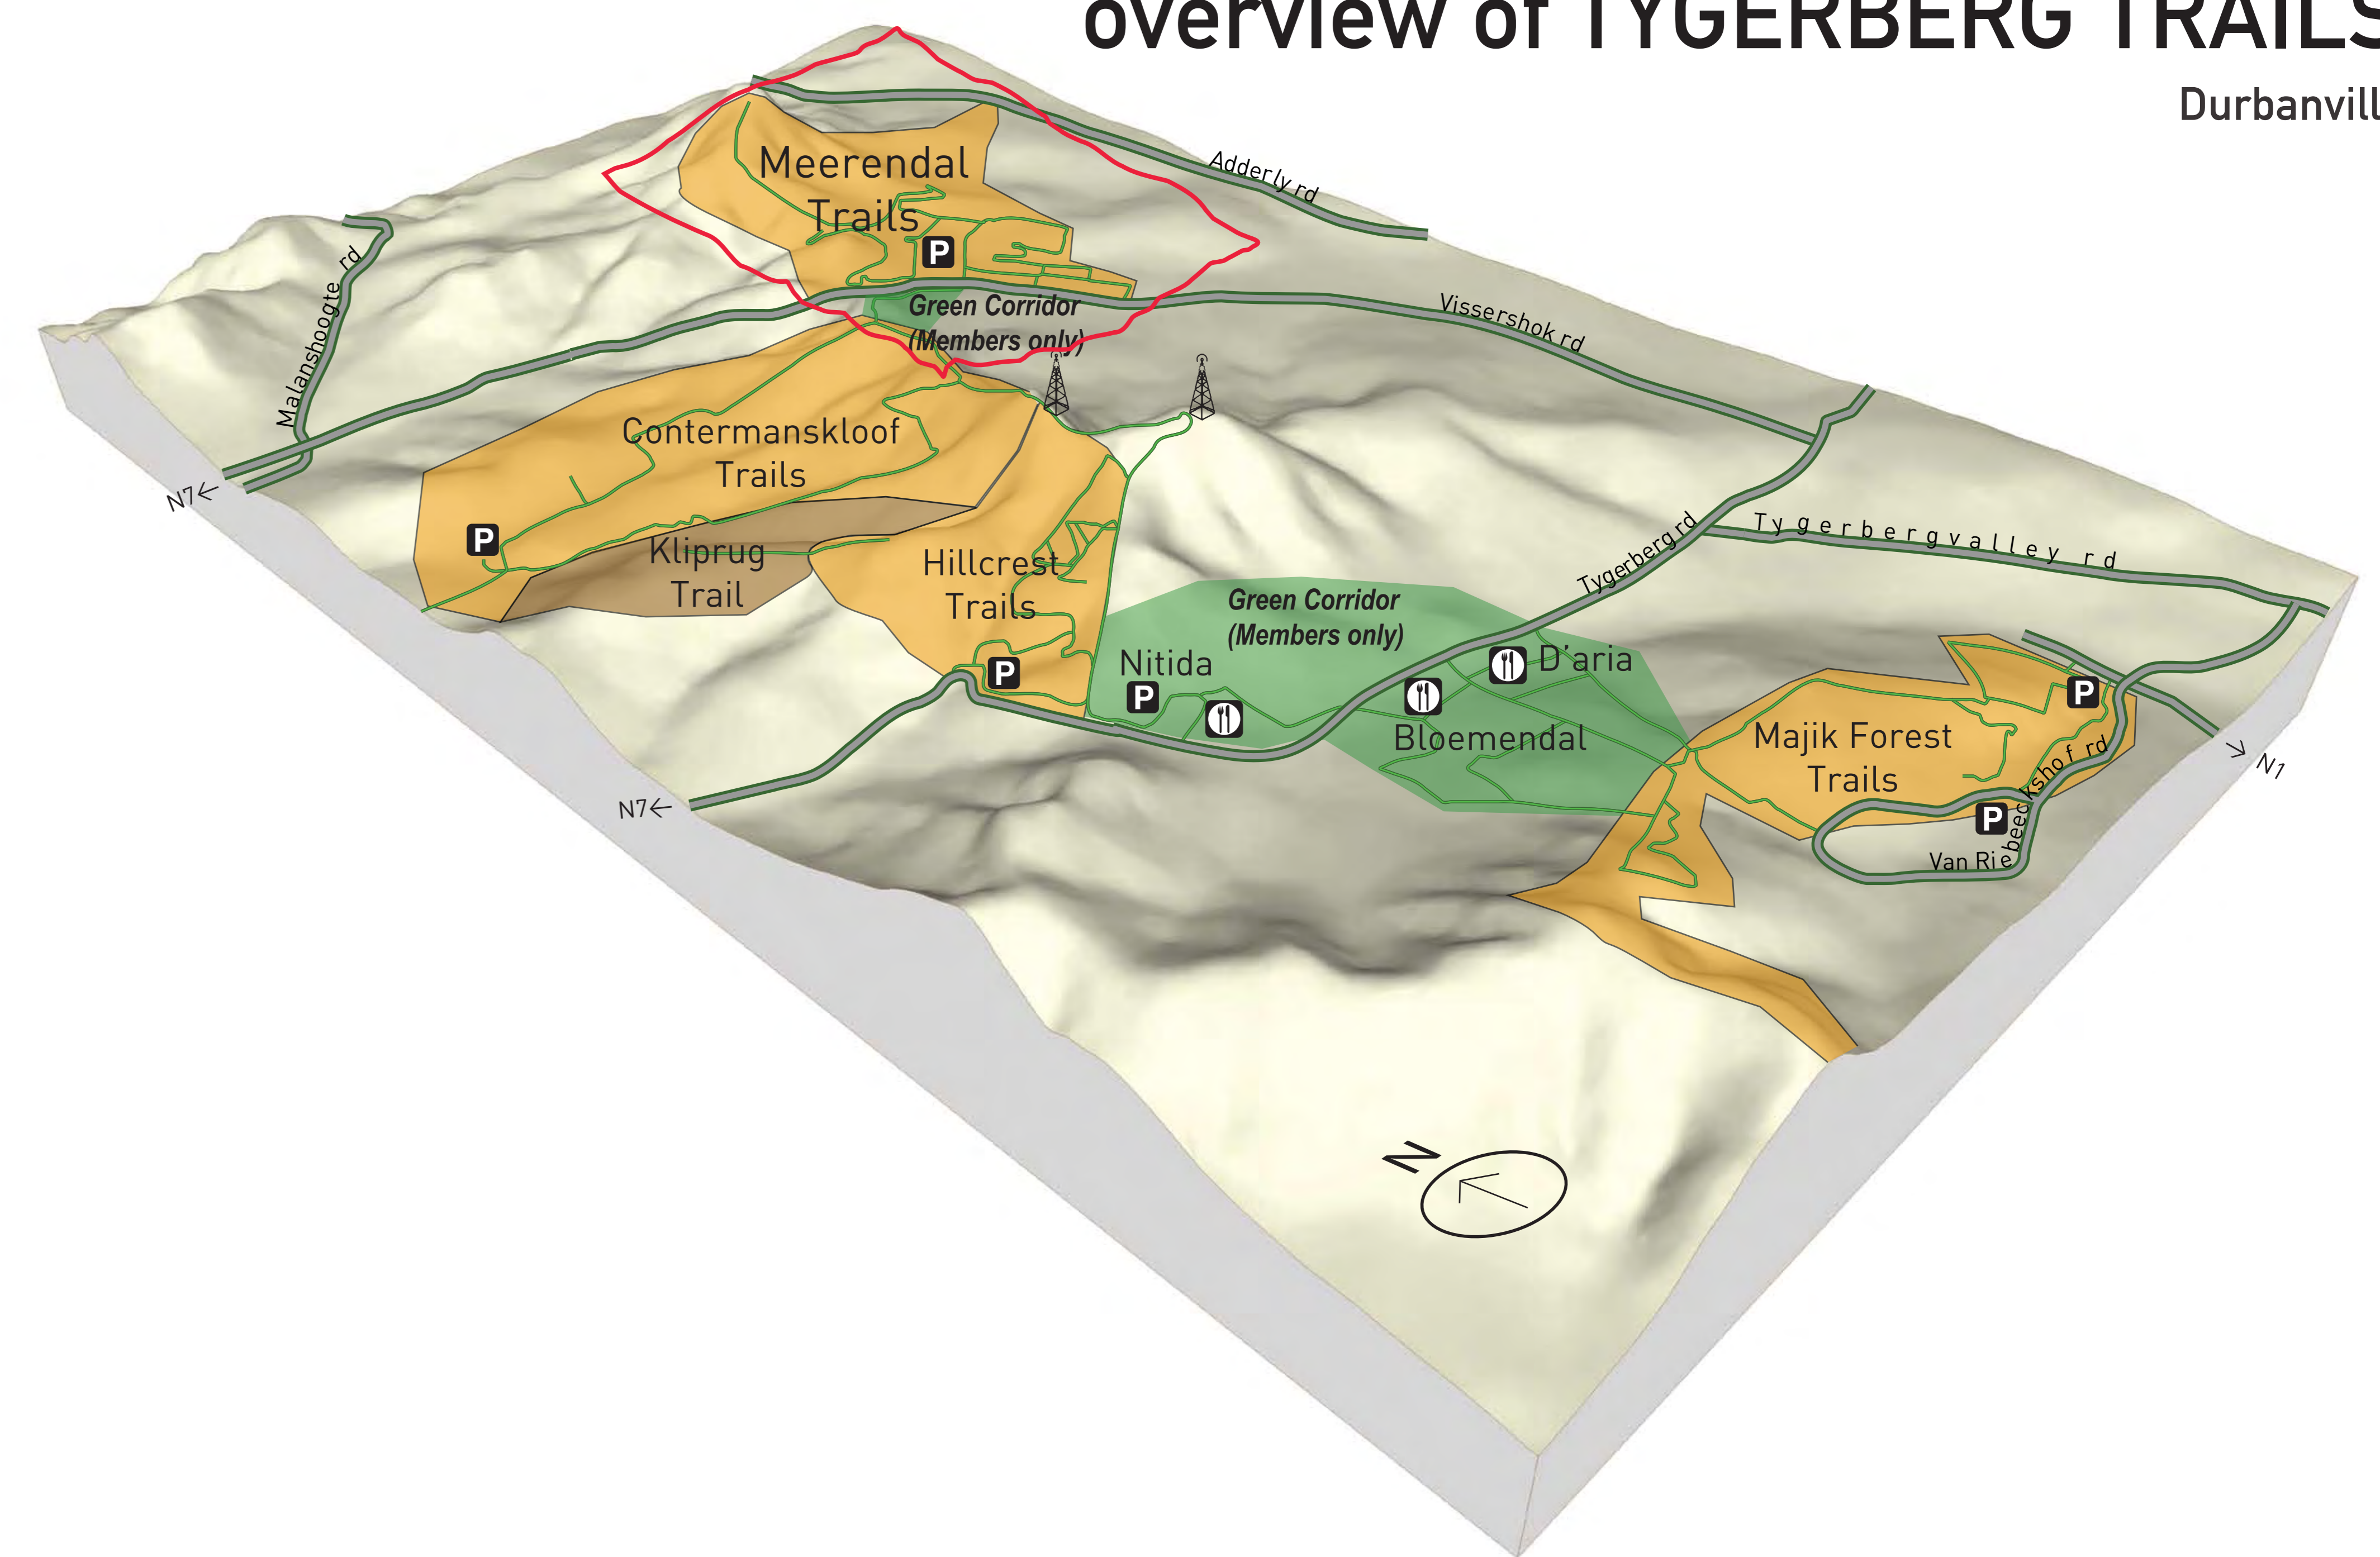

MEERENDAL

Durbanville

LEGEND

-  Easy singletrack
 -  Moderate singletrack
 -  Difficult singletrack
 -  Severe singletrack
 -  Dirt Road
 -  Tar Road
 -  Off-limits road
 -  Rivers/Water body
 -  Bridge/Crossover
 -  Farm houses
- Contour interval 10m

Meerendal trail network ± 18,5km

www.tygerbergmtb.co.za

© iRide Africa 2010

overview of TYGERBERG TRAILS

Durbanville

Cycling trips

www.iRideAfrica.com

© iRide Africa 2010